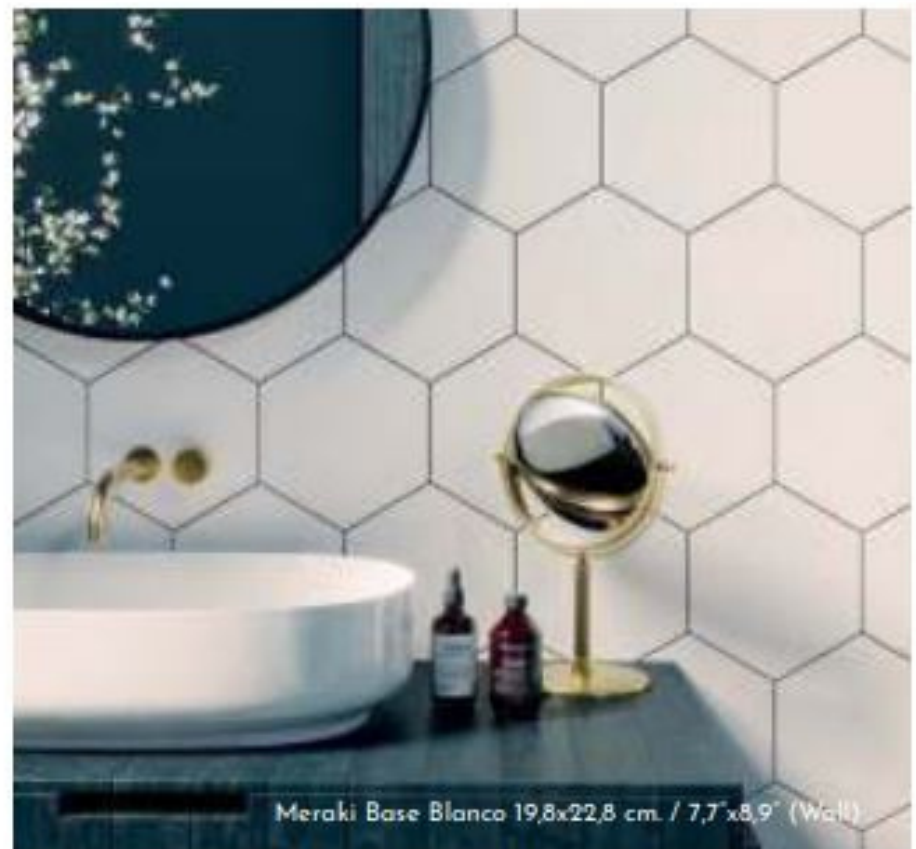

To do something with all your love and creativity, with all your soul.

Ideal for creating a colourful, playful wall covering or flooring.

Size options

PORCELAIN TILES

19,8x22,8 cm. / 7,7"x8,9"

Packing

Box	SIZE	PIECES	SQM	KG
	19,8x22,8	24	0,84	20,60

Pallet	SIZE	BOXES	SQM	KG
	19,8x22,8	48	40,32	990

Different graphics randomly packaged.